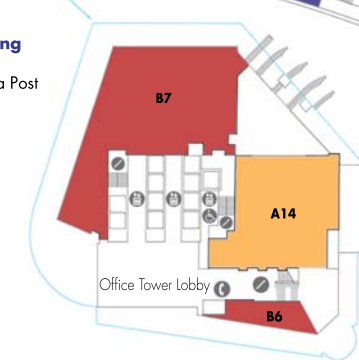

Mezzanine Level

Mall Hours
Monday to Saturday 9:30 a.m. to 5:30 p.m.
Sunday and Holidays 12:00 p.m. to 5:00 p.m.
Some Retailers May Offer Extended Hours

For handicap and stroller access, please enter through the Waterfront Centre Office Tower Lobby, located at 200 Burrard Street, and take the elevator to Level R.

Information
Administration Office: 604.646.8020

We are located at Howe & Cordova Streets, on Vancouver's beautiful waterfront.