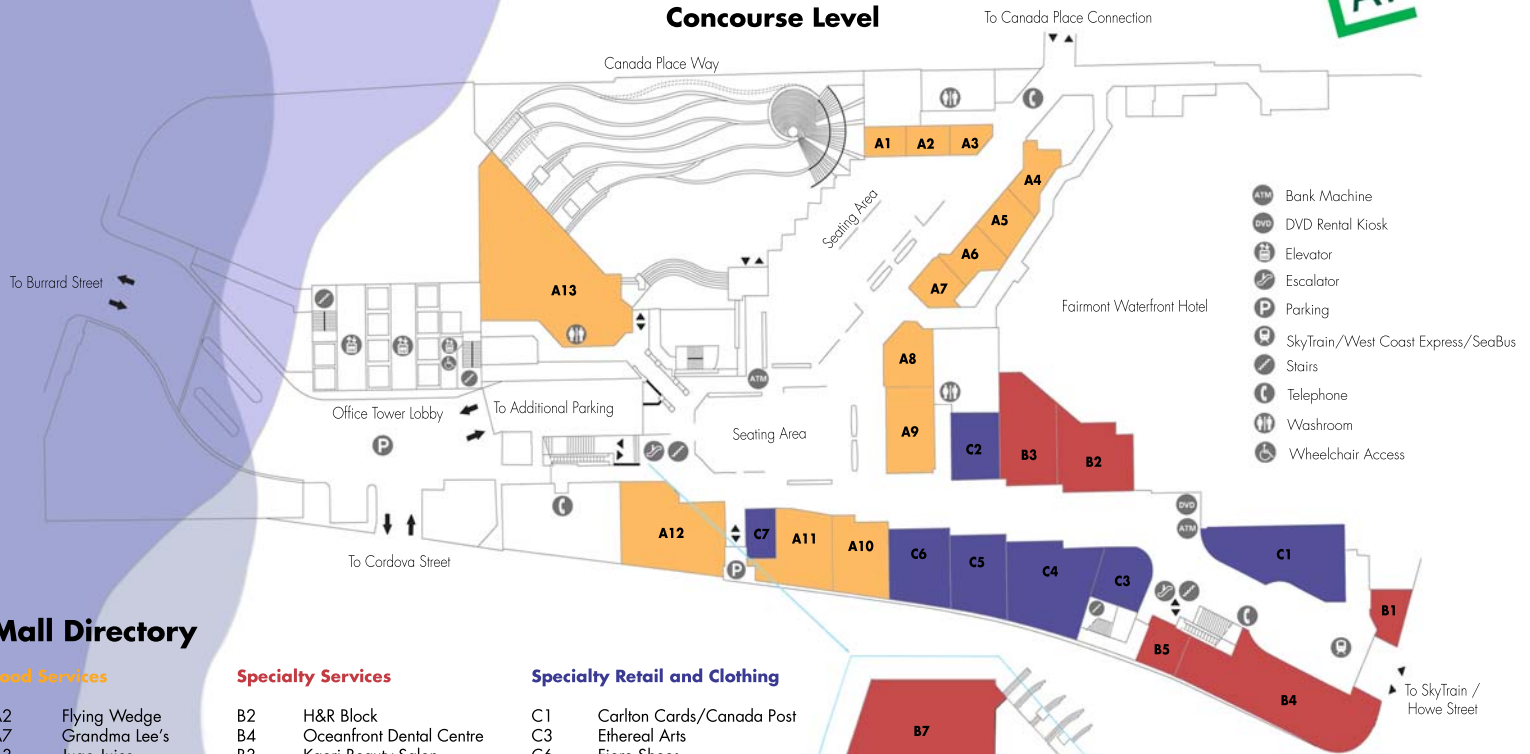

WATERFRONT CENTRE

Concourse Level

Mall Directory

Food Services

- A2 Flying Wedge
- A7 Grandma Lee's
- A3 Jugo Juice
- A14 Umi Hapa
- A8 McDonald's
- A11 Nature's Fair
- A5 Pita Express
- A12 Ricky's Urban Diner
- A4 Sizzling Wok
- A9 Starbucks Coffee
- A1 Subway
- A6 Taco Time
- A13 Tim Hortons
- A10 Umi Sushi Express

Specialty Services

- B2 H&R Block
- B4 Oceanfront Dental Centre
- B3 Kaori Beauty Salon
- B7 Tourism Vancouver Touristinfo Centre
- B6 Vacation Canada
- B5 Waterfront Design Tailor
- B1 Waterfront Shoe Repair

For handicap and stroller access, please enter through the Waterfront Centre Office Tower Lobby, located at 200 Burrard Street, and take the elevator to Level R.

Information
 Administration Office: 604.646.8020

We are located at Howe & Cordova Streets, on Vancouver's beautiful waterfront.